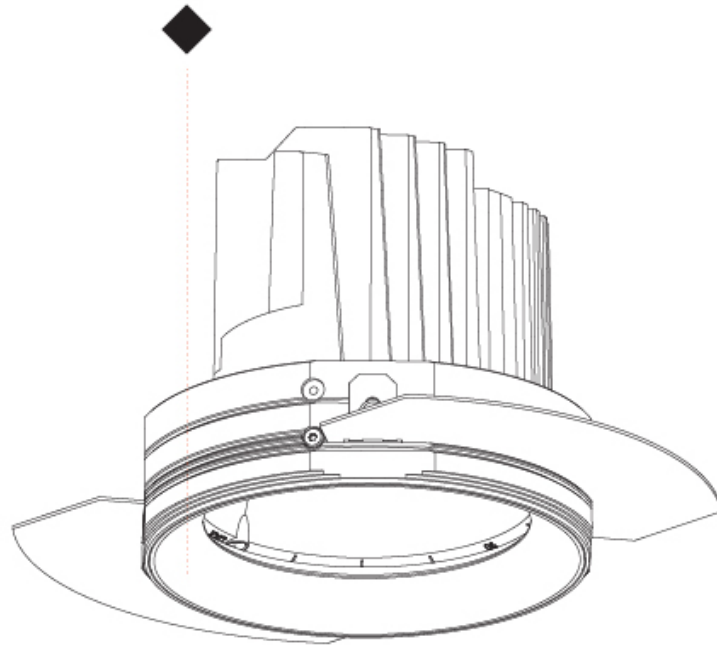

BIONIQ ROUND ADJUSTABLE TRIMLESS

A35188-

PROJECT	_____
TYPE	_____
SPECIFIER	_____
QUANTITY	_____
DATE	_____