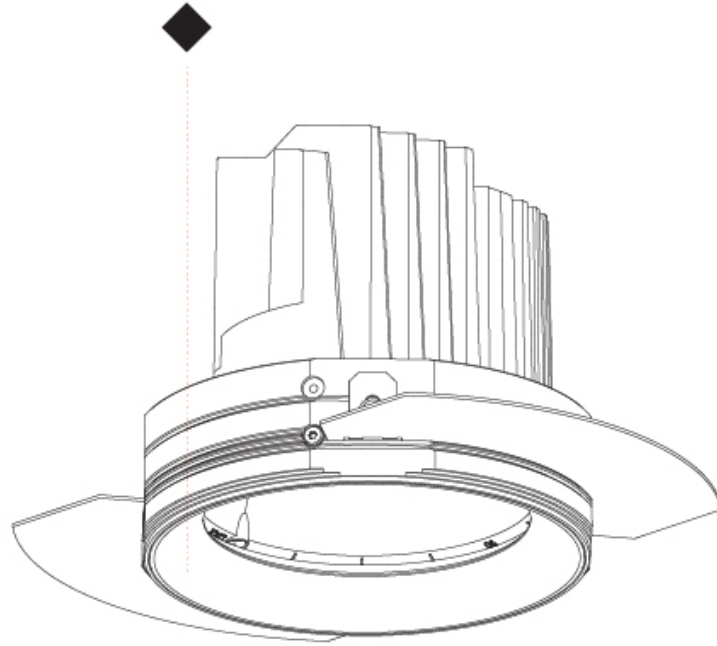

Ø 136mm 5 3/8"

BIONIQ ROUND SEMI ADJUSTABLE TRIMLESS

A35209-

PROJECT

TYPE

SPECIFIER

QUANTITY

DATE